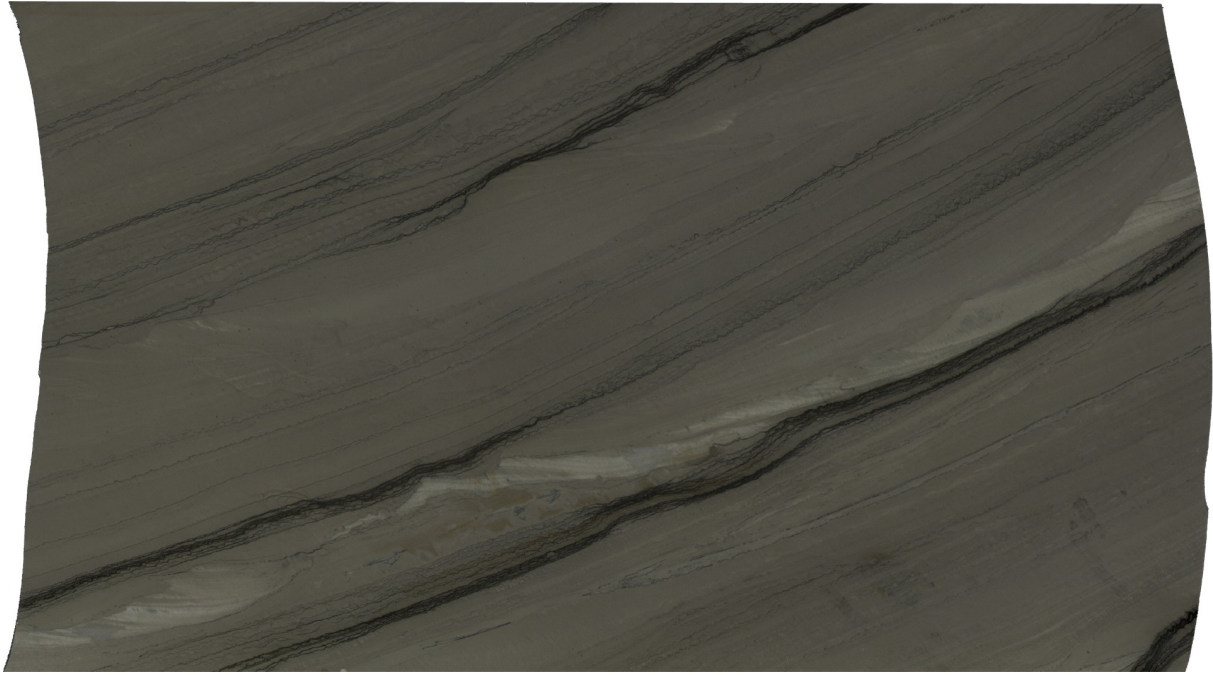

MOGASTONE

Osaka

Slab Details

Material	Quartzite
Size	121" x 71" 59.5ft ²
Thickness	3 cm
Inventory ID	11363

MOGASTONE

Phone: (919) 465-1644 Address: 7979 Chapel Hill Rd Cary, NC 27513

www.mogastone.com