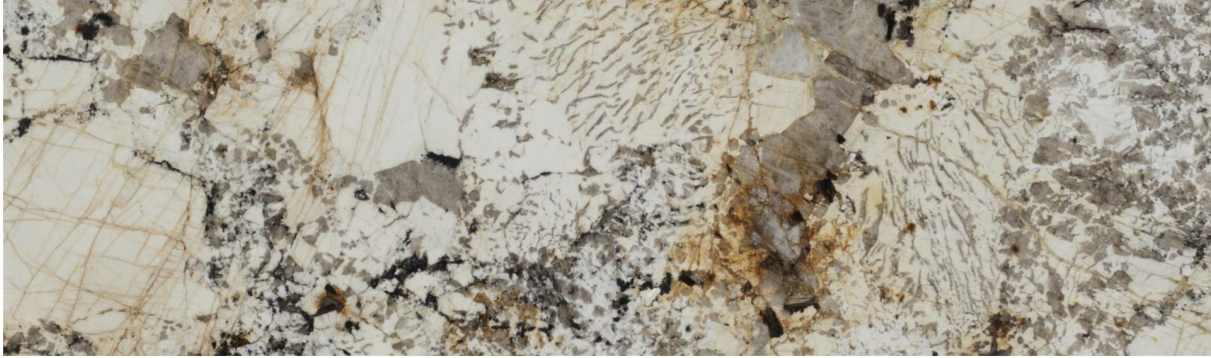

MOGASTONE

Alpinus

Slab Details

Material	Granite
Size	82" x 24" 13.8ft ²
Thickness	3 cm
Inventory ID	5168-1

MOGASTONE

Phone: (919) 465-1644 Address: 7979 Chapel Hill Rd Cary, NC 27513

www.mogastone.com