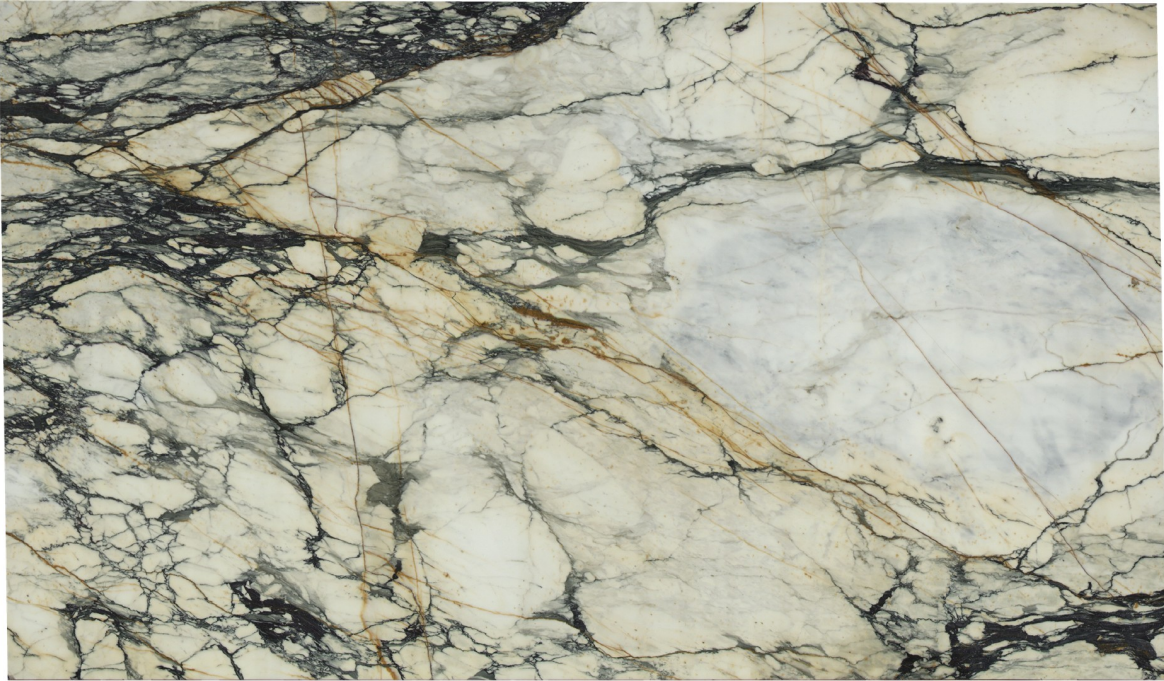

MOGASTONE

Paonazzo

Slab Details

Material	Marble
Size	125" x 74" 63.9ft ²
Thickness	2 cm
Inventory ID	13631

MOGASTONE

Phone: (919) 465-1644 Address: 7979 Chapel Hill Rd Cary, NC 27513

www.mogastone.com