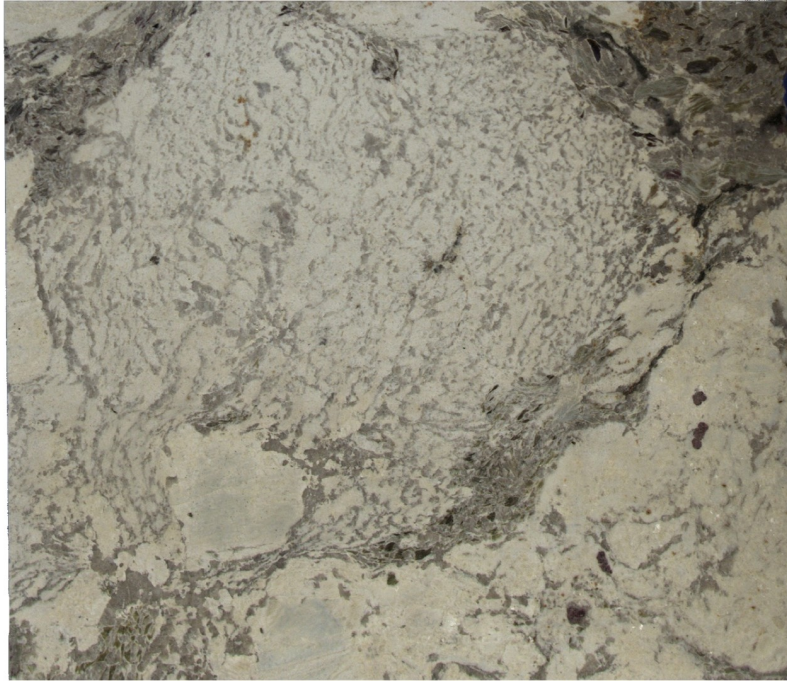

MOGASTONE

Alpinus

Slab Details

Material	Granite
Size	33" x 28" 6.4ft ²
Thickness	3 cm
Inventory ID	12081

MOGASTONE

Phone: (919) 465-1644 Address: 7979 Chapel Hill Rd Cary, NC 27513

www.mogastone.com