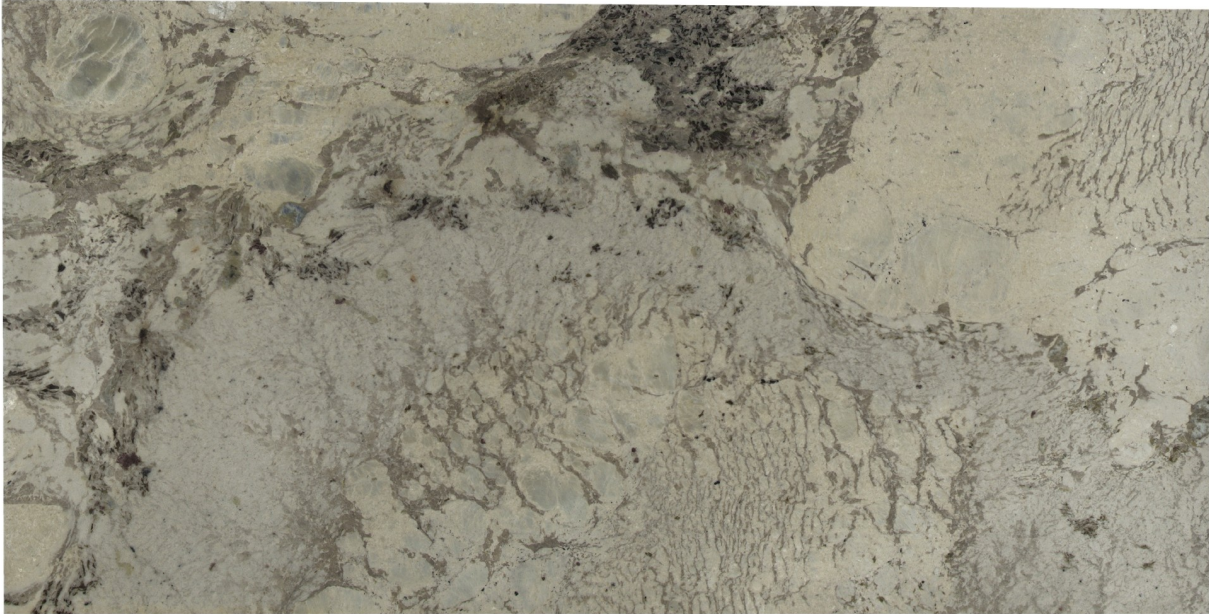

MOGASTONE

Alpinus

Slab Details

Material	Granite
Size	98" x 49" 33.3ft ²
Thickness	3 cm
Inventory ID	13039

MOGASTONE

Phone: (919) 465-1644 Address: 7979 Chapel Hill Rd Cary, NC 27513

www.mogastone.com