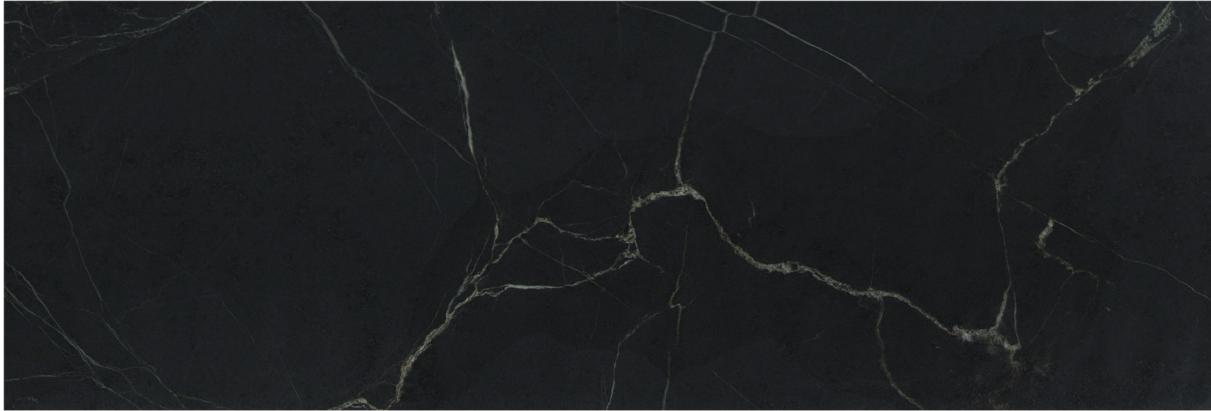

MOGASTONE

Preto Black Soapstone

Slab Details

Material	Soapstone
Size	88" x 30" 18.1ft ²
Thickness	3 cm
Inventory ID	10619-1

MOGASTONE

Phone: (919) 465-1644 Address: 7979 Chapel Hill Rd Cary, NC 27513

www.mogastone.com