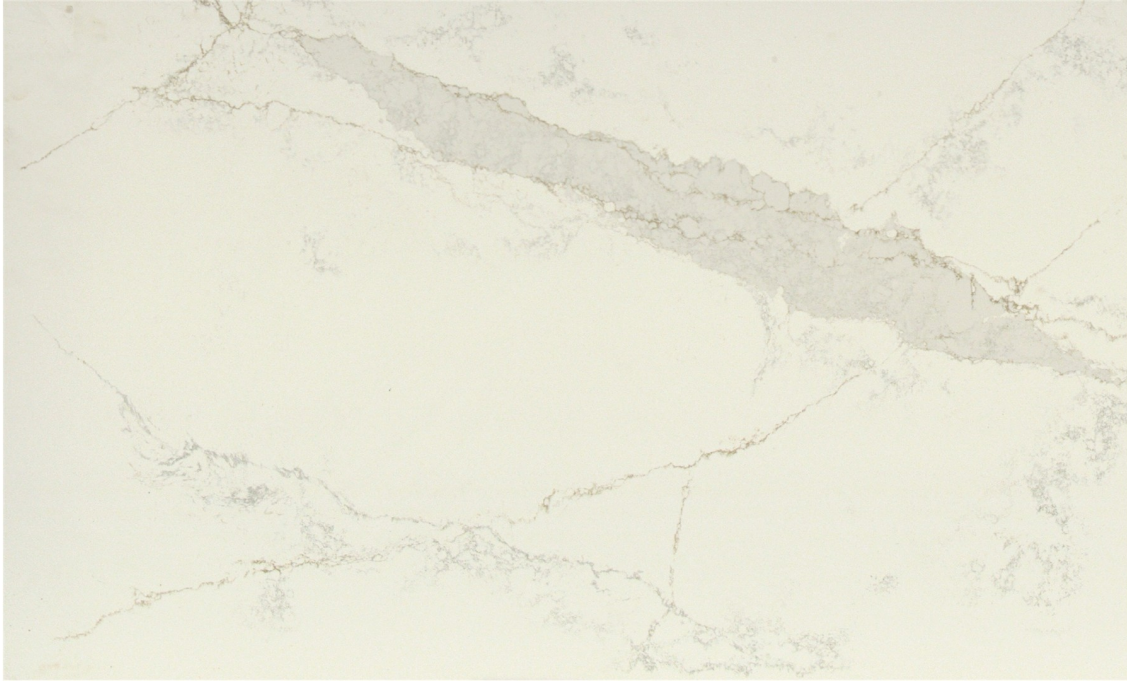

# MOGASTONE

Elegance Michelangelo

## Slab Details

---

Material	Quartz
Size	47" x 28" 9.1ft <sup>2</sup>
Thickness	3 cm
Inventory ID	9852-1