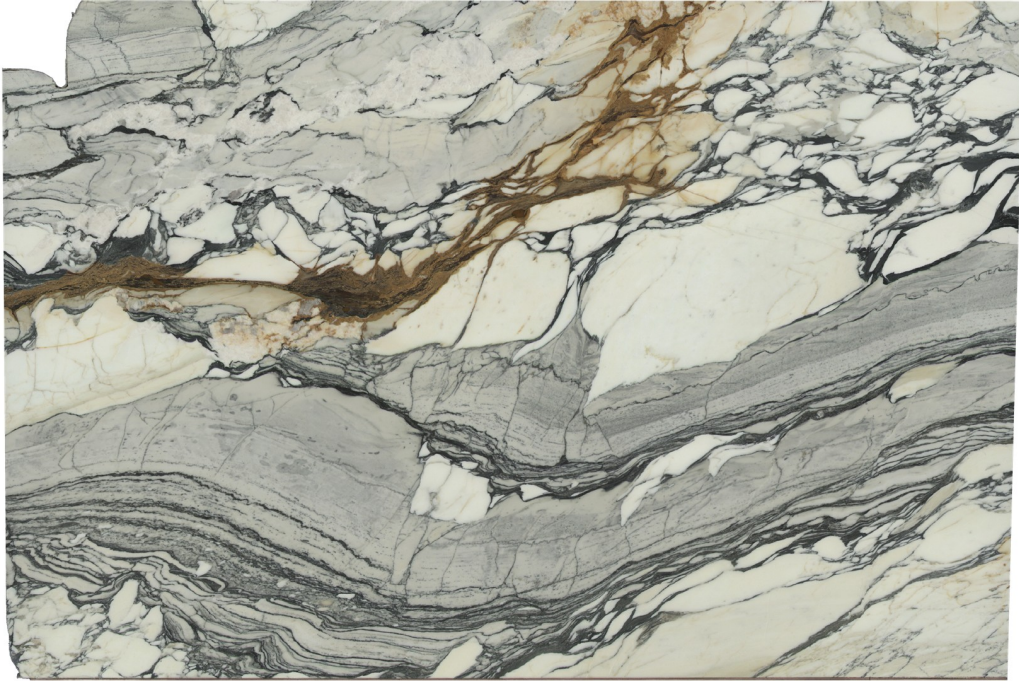

MOGASTONE

Calacatta picasso

Slab Details

Material	Marble
Size	112" x 78" 59.8ft ²
Thickness	2 cm
Inventory ID	13471

MOGASTONE

Phone: (919) 465-1644 Address: 7979 Chapel Hill Rd Cary, NC 27513

www.mogastone.com