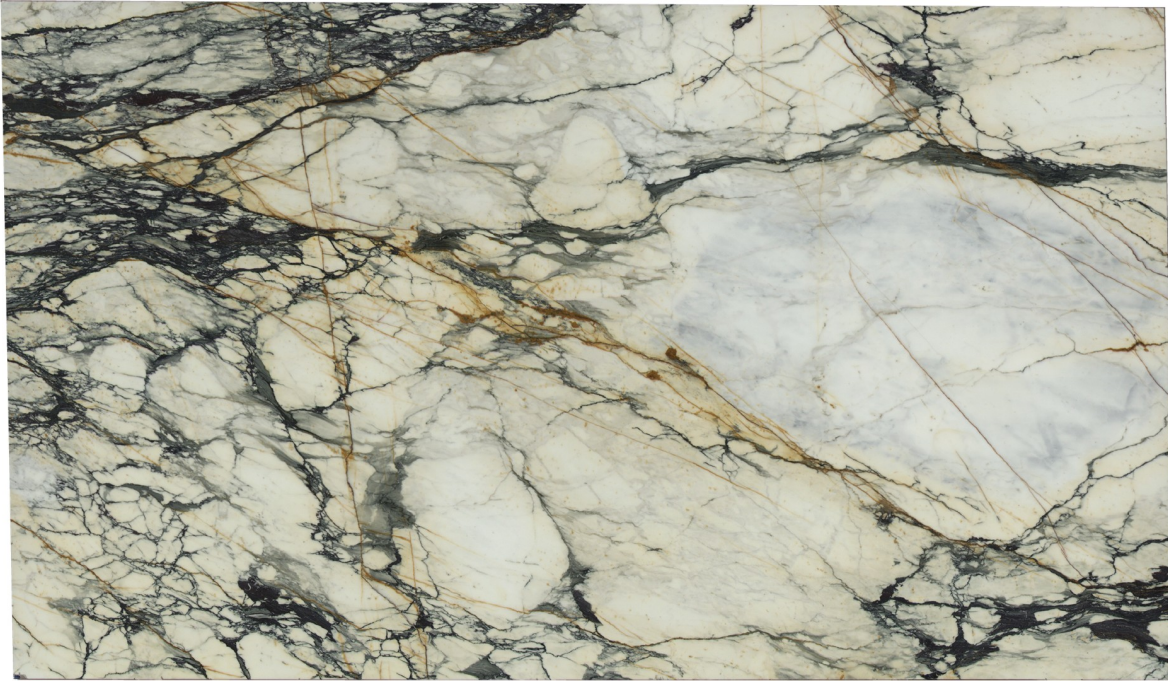

MOGASTONE

Paonazzo

Slab Details

Material	Marble
Size	126" x 73" 64.3ft ²
Thickness	2 cm
Inventory ID	13628

MOGASTONE

Phone: (919) 465-1644 Address: 7979 Chapel Hill Rd Cary, NC 27513

www.mogastone.com