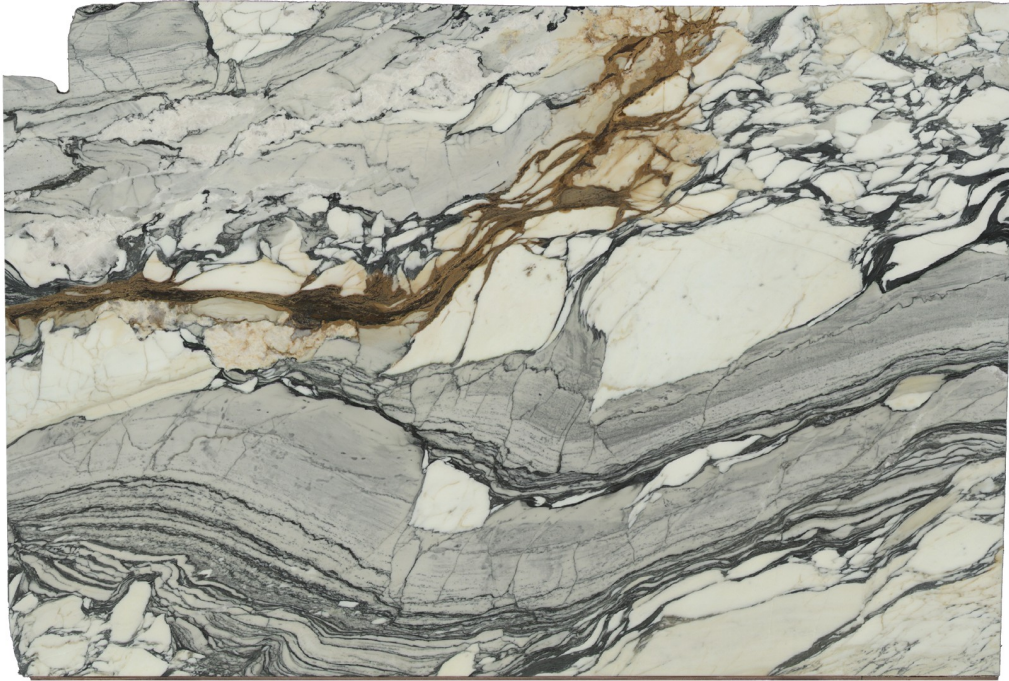

MOGASTONE

Calacatta Picasso

Slab Details

Material	Marble
Size	101" x 78" 34.6ft ²
Thickness	2 cm
Inventory ID	13462

MOGASTONE

Phone: (919) 465-1644 Address: 7979 Chapel Hill Rd Cary, NC 27513

www.mogastone.com