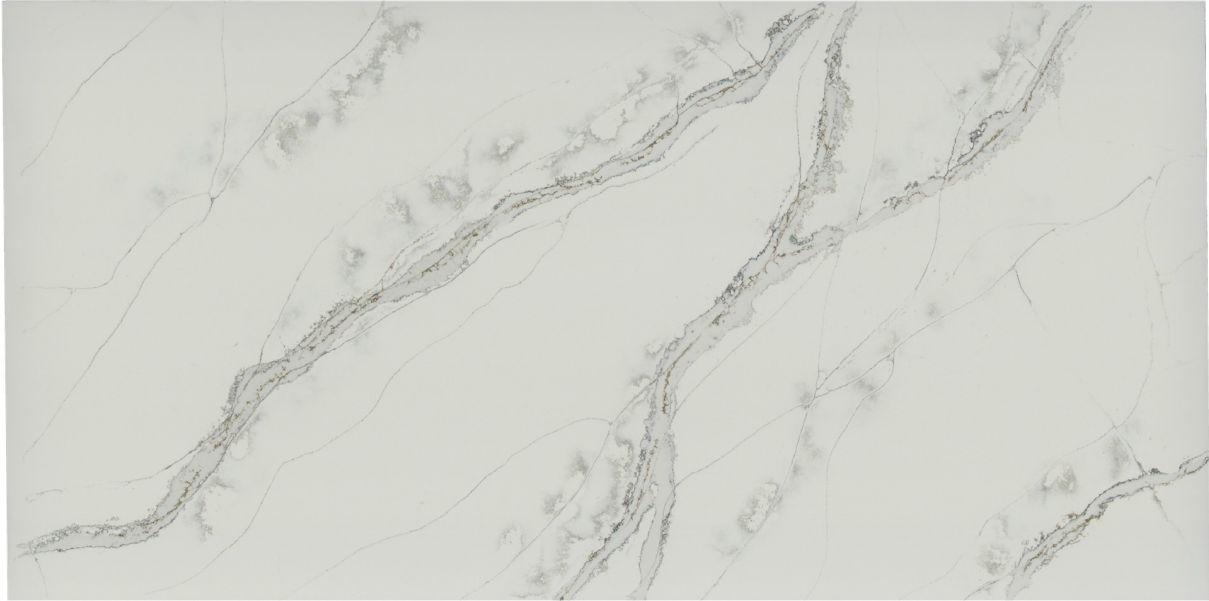

MOGASTONE

Luxury Borghini

Slab Details

Material	Quartz
Size	129" x 65" 58.2ft ²
Thickness	3 cm
Inventory ID	12434

MOGASTONE

Phone: (919) 465-1644 Address: 7979 Chapel Hill Rd Cary, NC 27513

www.mogastone.com