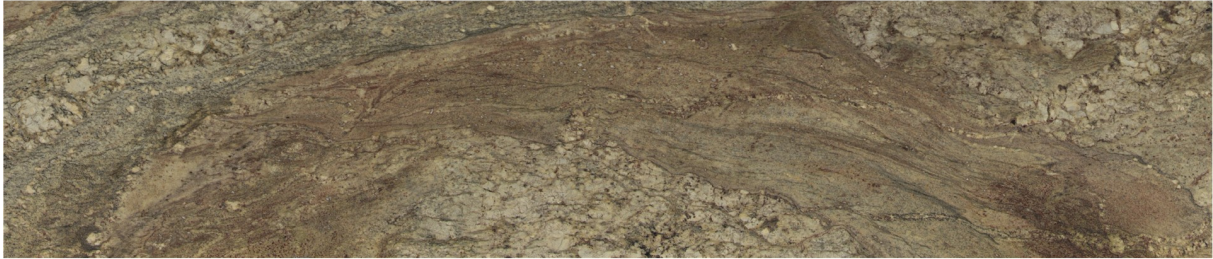

MOGASTONE

Typhoon Bordeaux

Slab Details

Material	Granite
Size	115" x 24" 19.4ft ²
Thickness	3 cm
Inventory ID	10161-1

MOGASTONE

Phone: (919) 465-1644 Address: 7979 Chapel Hill Rd Cary, NC 27513

www.mogastone.com