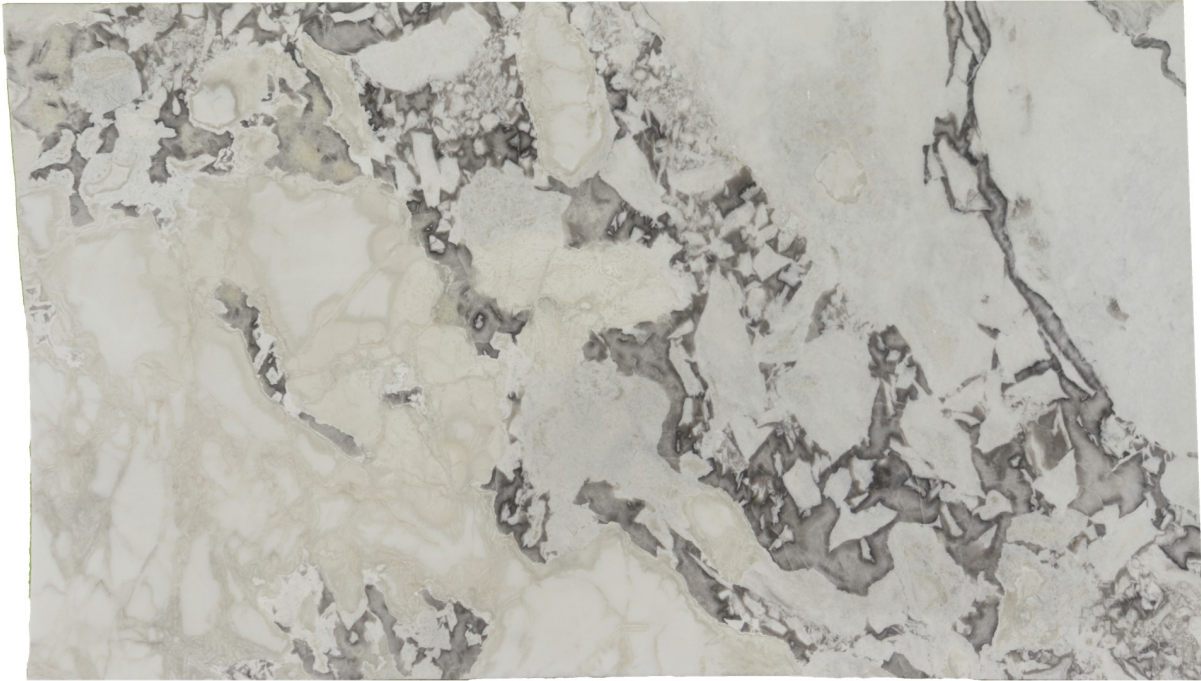

MOGASTONE

Oyster

Slab Details

Material	Marble
Size	113" x 65" 50.8ft ²
Thickness	3 cm
Inventory ID	5968

MOGASTONE

Phone: (919) 465-1644 Address: 7979 Chapel Hill Rd Cary, NC 27513

www.mogastone.com