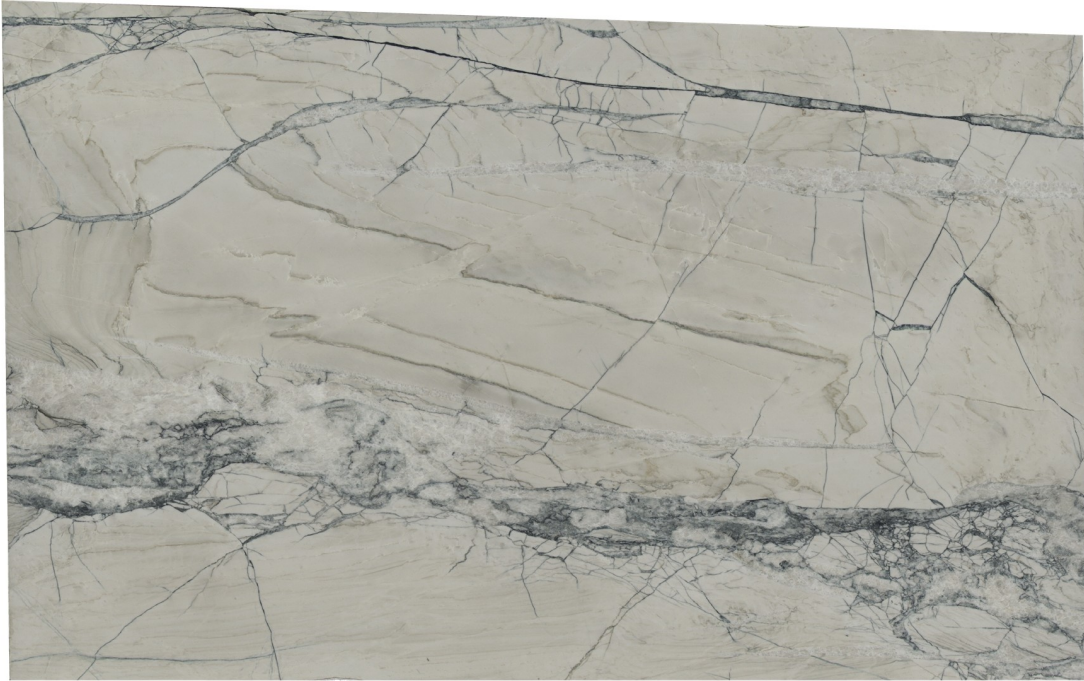

MOGASTONE

Royal Fantasy

Slab Details

Material	Quartzite
Size	124" x 77" 65.3ft ²
Thickness	2 cm
Inventory ID	12209

MOGASTONE

Phone: (919) 465-1644 Address: 7979 Chapel Hill Rd Cary, NC 27513

www.mogastone.com