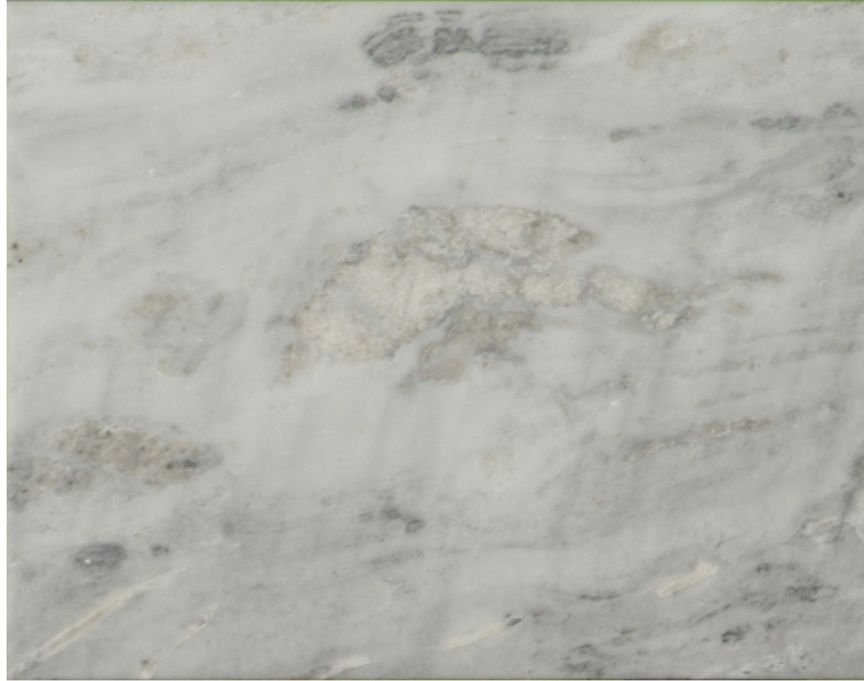

MOGASTONE

Gray Oyster

Slab Details

Material	Marble
Size	35" x 27" 6.6ft ²
Thickness	3 cm
Inventory ID	9227-1

MOGASTONE

Phone: (919) 465-1644 Address: 7979 Chapel Hill Rd Cary, NC 27513

www.mogastone.com