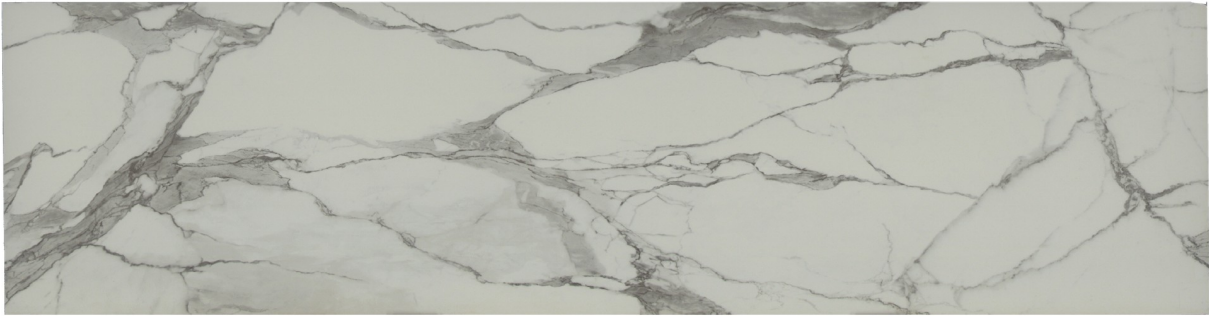

MOGASTONE

Corchia

Slab Details

Material	Porcelain
Size	125" x 32" 27.9ft ²
Thickness	2 cm
Inventory ID	12077

MOGASTONE

Phone: (919) 465-1644 Address: 7979 Chapel Hill Rd Cary, NC 27513

www.mogastone.com