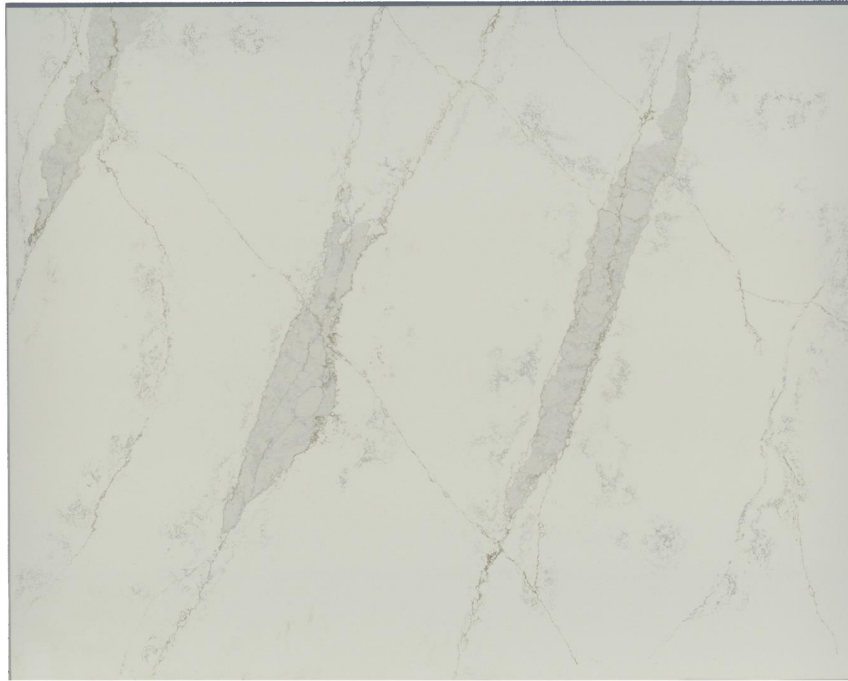

MOGASTONE

Elegance Michelangelo

Slab Details

Material	Quartz
Size	64" x 52" 23ft ²
Thickness	3 cm
Inventory ID	10648

MOGASTONE

Phone: (919) 465-1644 Address: 7979 Chapel Hill Rd Cary, NC 27513

www.mogastone.com