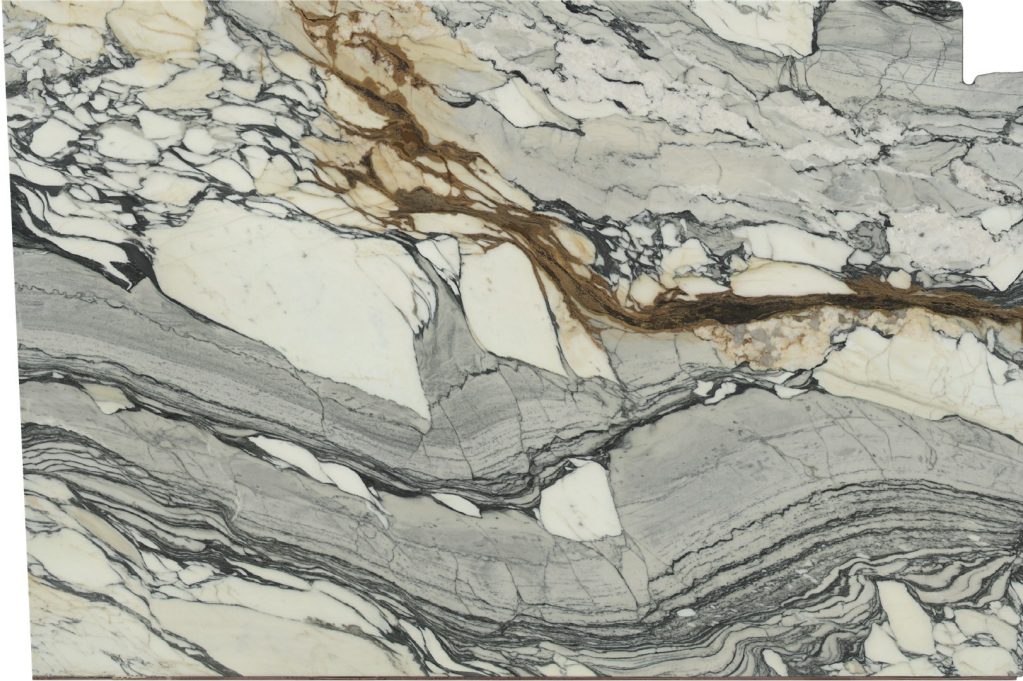

MOGASTONE

Calacatta picasso

Slab Details

Material	Marble
Size	112" x 77" 59.7ft ²
Thickness	2 cm
Inventory ID	13466

MOGASTONE

Phone: (919) 465-1644 Address: 7979 Chapel Hill Rd Cary, NC 27513

www.mogastone.com