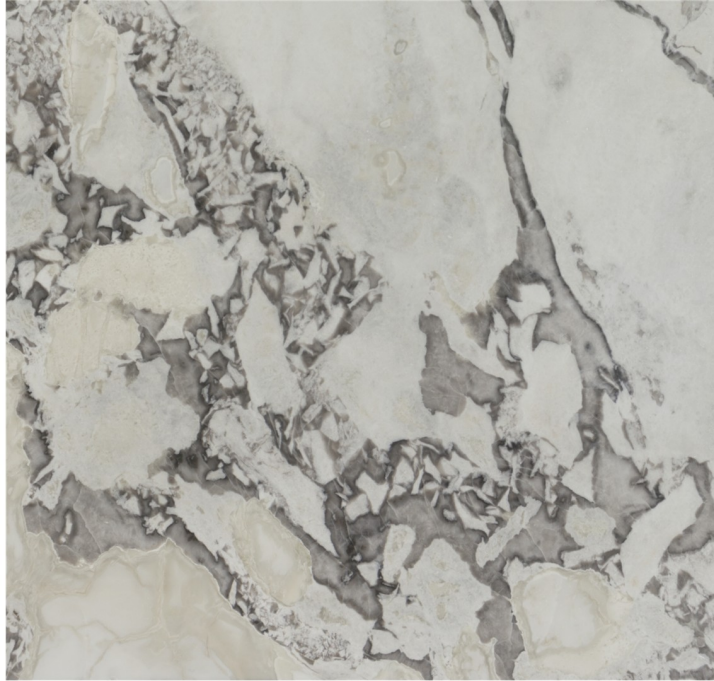

MOGASTONE

Oyster

Slab Details

| | |
|--------------|-------------------------------|
| Material | Marble |
| Size | 68" x 65" 30.9ft ² |
| Thickness | 3 cm |
| Inventory ID | 5970-1 |

MOGASTONE

Phone: (919) 465-1644 Address: 7979 Chapel Hill Rd Cary, NC 27513