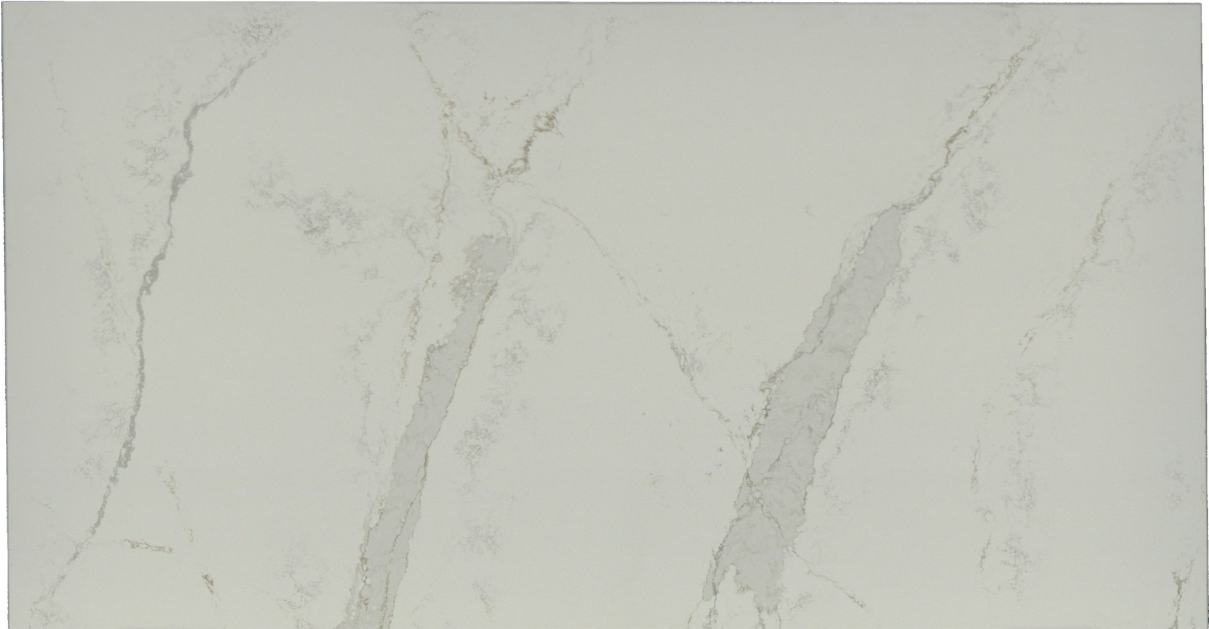

MOGASTONE

Elegance Michelangelo

Slab Details

| | |
|--------------|-------------------------------|
| Material | Quartz |
| Size | 65" x 34" 15.3ft ² |
| Thickness | 3 cm |
| Inventory ID | 10976 |

MOGASTONE