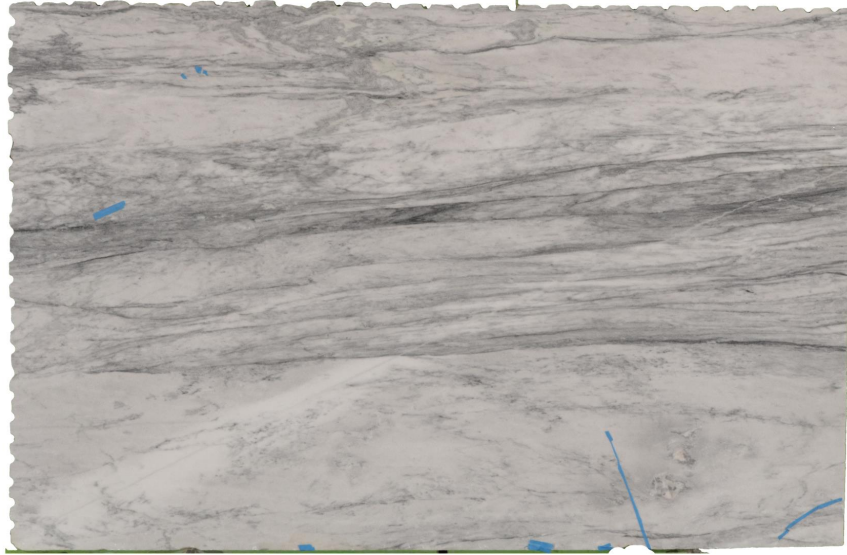

Mont Blanc

Slab Details

Material	Marble
Thickness:	3 cm
Length:	117 "
Width:	77 "
Item ID:	104892

www.moderncountertops.com