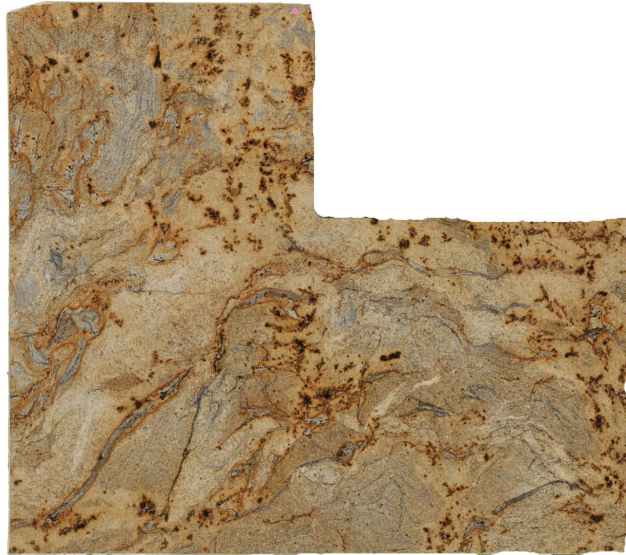

## Lapidus

### Slab Details

---

Material	Granite
Thickness:	.827
Length:	80 "
Width:	92 "
Item ID:	100331-1-1

[www.moderncountertops.com](http://www.moderncountertops.com)