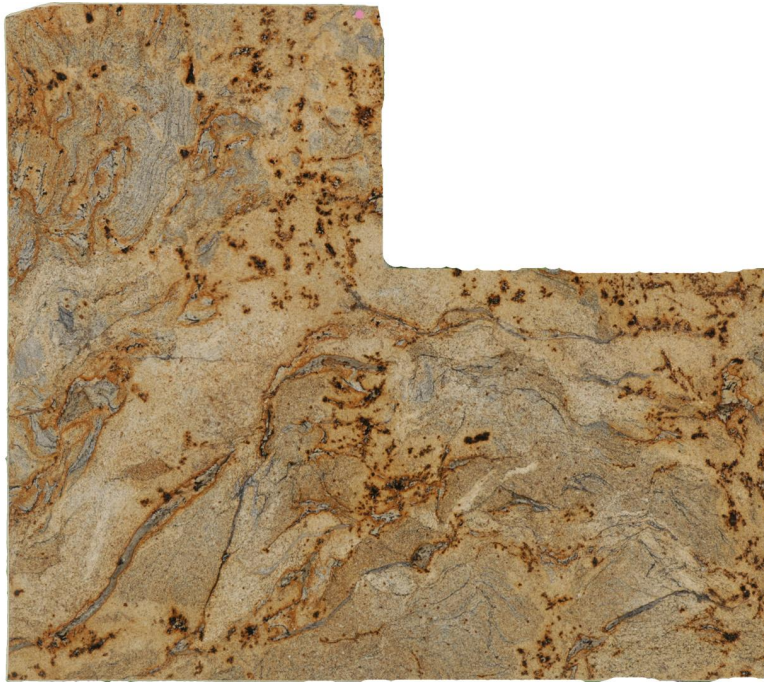

Lapidus

Slab Details

Material	Granite
Thickness:	.827
Length:	80 "
Width:	92 "
Item ID:	100331-1-1

Modern Countertops

Phone: 217.210.2460 Address:

www.moderncountertops.com