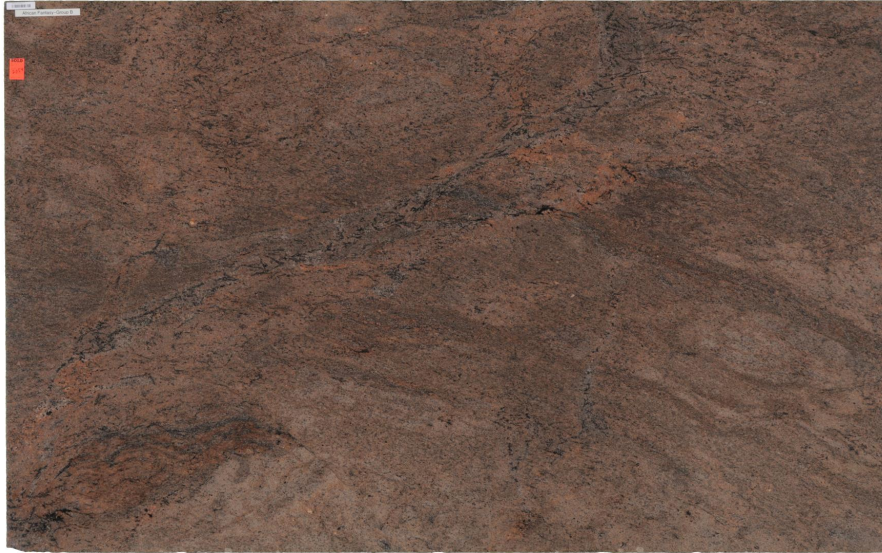

African Fantasy

Slab Details

Material	Granite
Thickness:	1.154
Length:	77 "
Width:	124 "
Item ID:	102388

www.moderncountertops.com