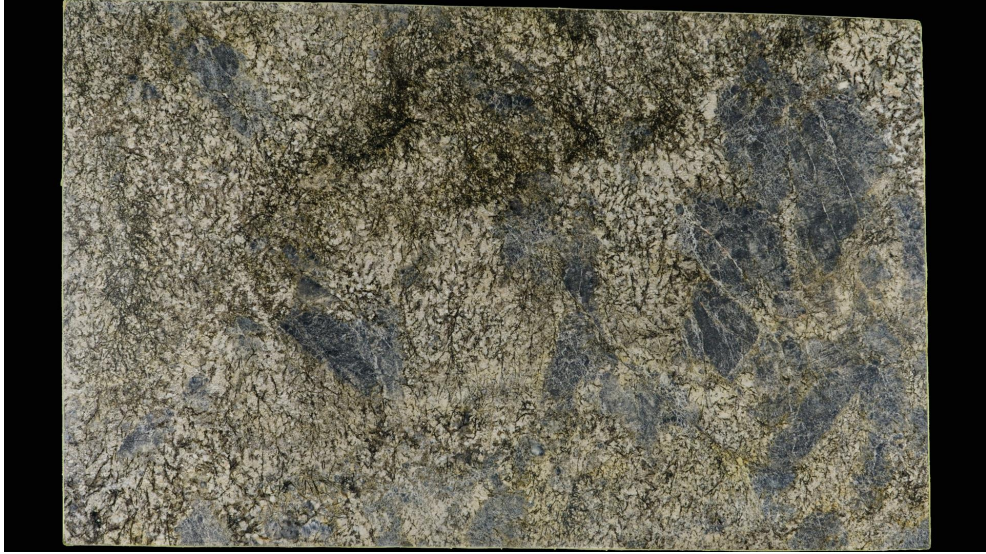

PORTORO BLUE

Slab Details

Material	GRANITE
Size	121" x 76" 63.4ft ²
Thickness	3CM
Inventory ID	25679

Mario and Son

Phone: 509-536-6079 Address: 2750 N. Eagle Lane Liberty Lake WA 99019

<https://marioandson.com>