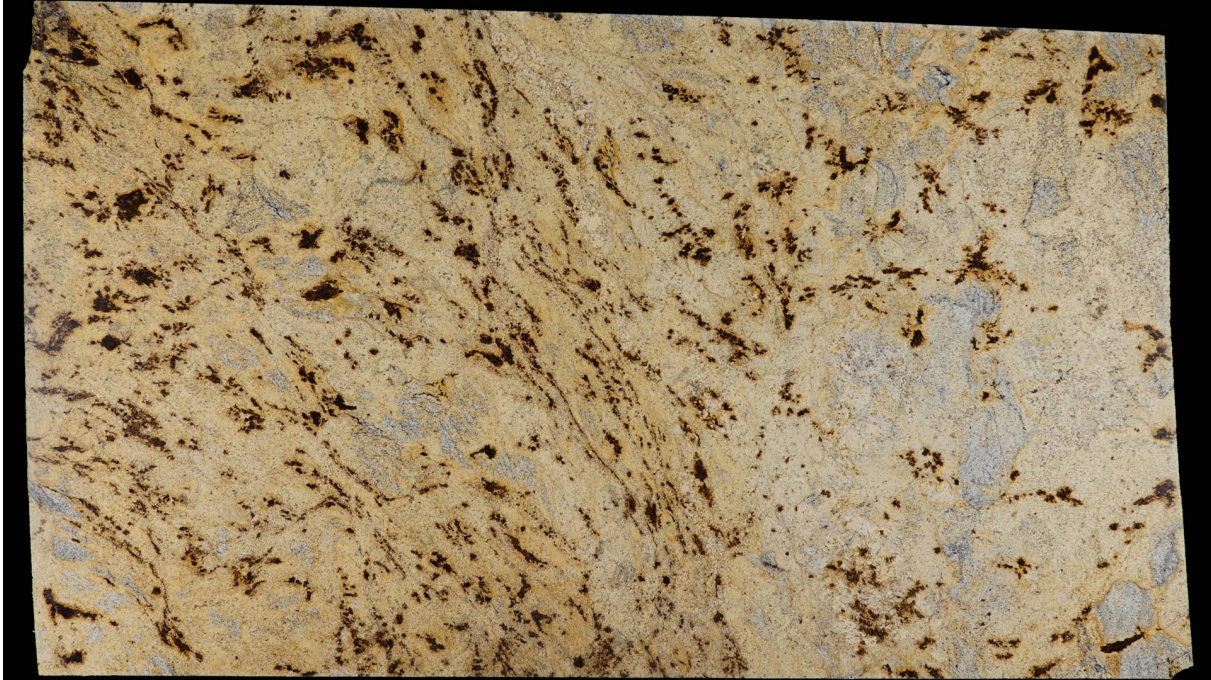

LABAREDA

Slab Details

Material	GRANITE
Size	123" x 72" 61.2ft ²
Thickness	3CM
Inventory ID	18286

Mario and Son

Phone: 509-536-6079 Address: 2750 N. Eagle Lane Liberty Lake WA 99019

<https://marioandson.com>