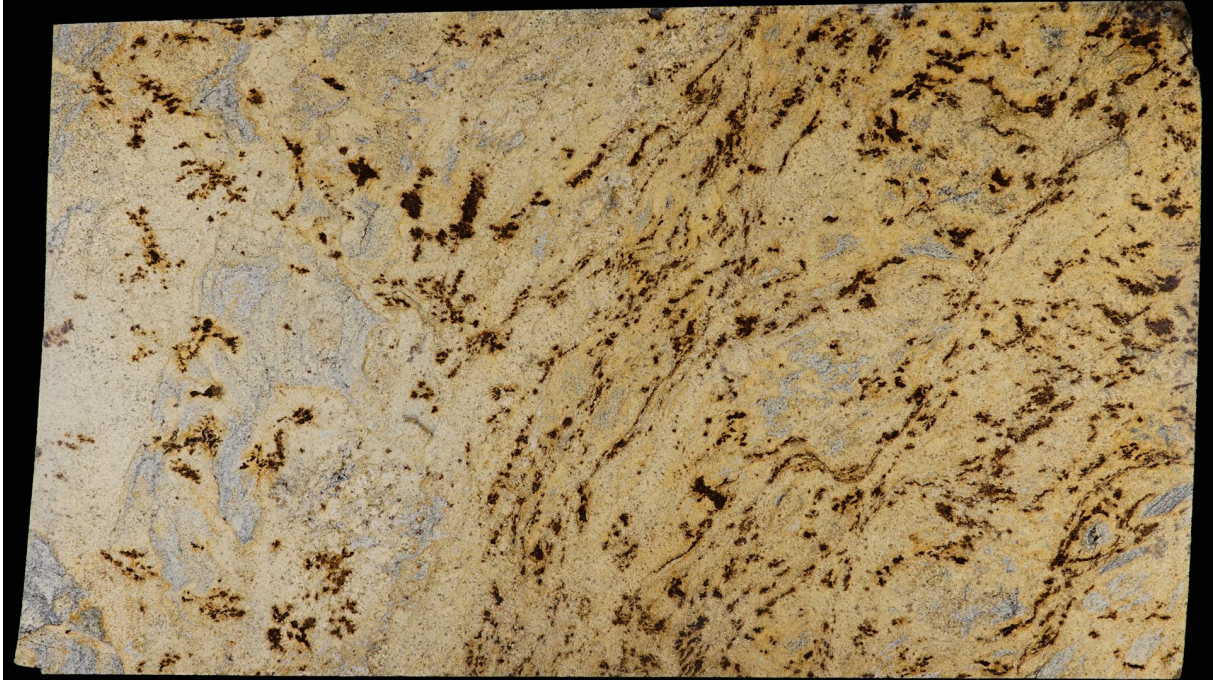

## LABAREDA

### Slab Details

---

Material	GRANITE
Size	123" x 72" 61.2ft <sup>2</sup>
Thickness	3CM
Inventory ID	18285