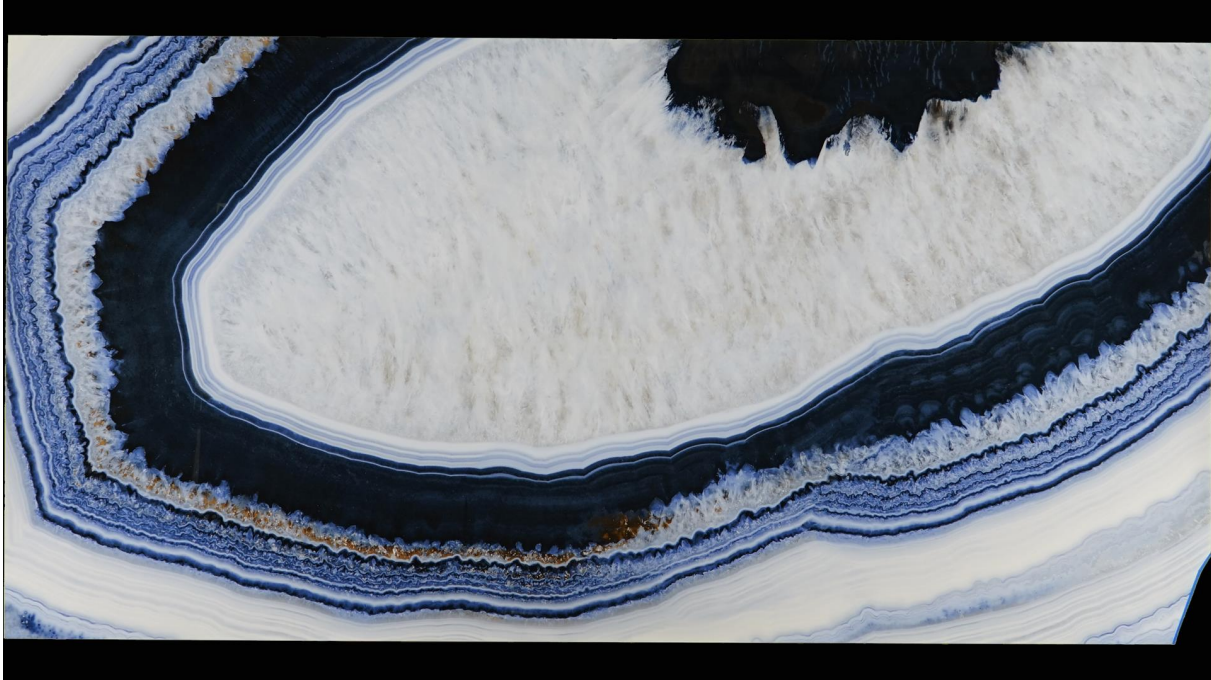

AGATA BLUE 1.2CM

Slab Details

Material	MEDITERRANEO PORCELAIN
Size	126" x 62" 54.4ft ²
Thickness	1.2CM
Inventory ID	29520

Mario and Son

Phone: 509-536-6079 Address: 2750 N. Eagle Lane Liberty Lake WA 99019