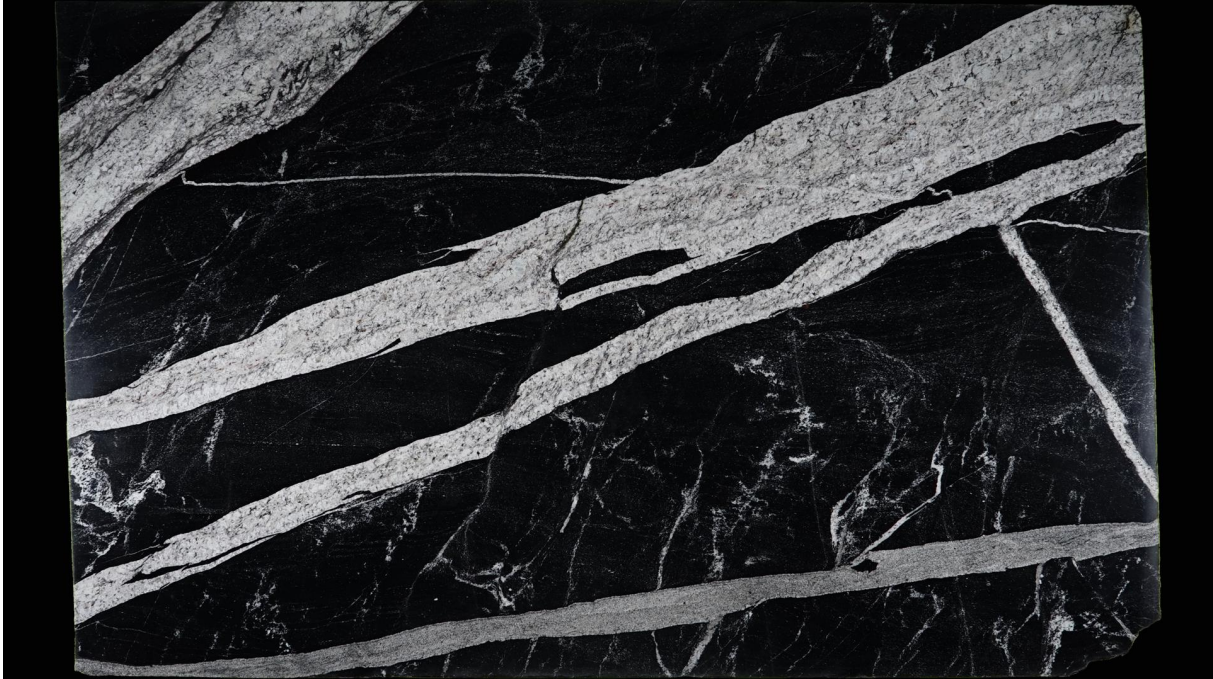

MAORI

Slab Details

Material	GRANITE
Size	121" x 77" 64.8ft ²
Thickness	3CM
Inventory ID	30614

Mario and Son

Phone: 509-536-6079 Address: 2750 N. Eagle Lane Liberty Lake WA 99019

<https://marioandson.com>