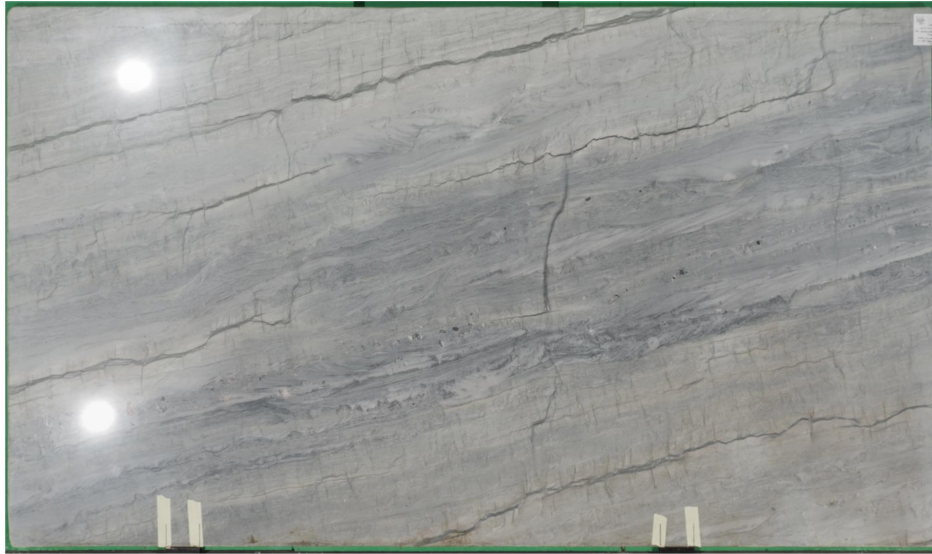

MARBLHOUSS

ocean blue

Slab Details

Material	QUARTZITE
Size	139" x 82" 79.8ft ²
Thickness	3cm
Inventory ID	ocean blue #3

Marblhouss

Phone: 203-353-9119 Address: 88 Taylor Reed Place, Stamford, CT 06906

www.marblhouss.online