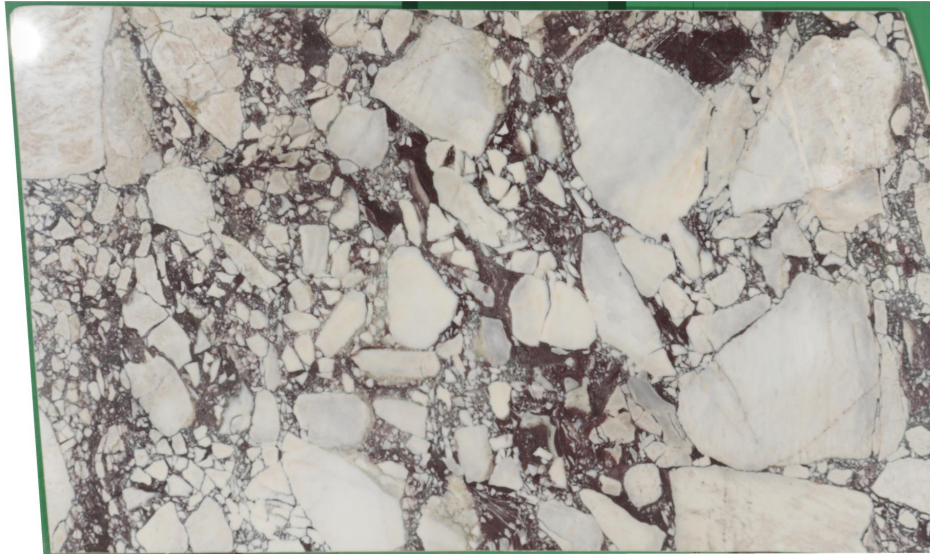

MARBLHOUSS

calacatta monet extra

Slab Details

Material	MARBLE
Size	122" x 74" 61.7ft ²
Thickness	2cm
Inventory ID	calacatta monet extra #6

Marblhouss

Phone: 203-353-9119 Address: 88 Taylor Reed Place, Stamford, CT 06906