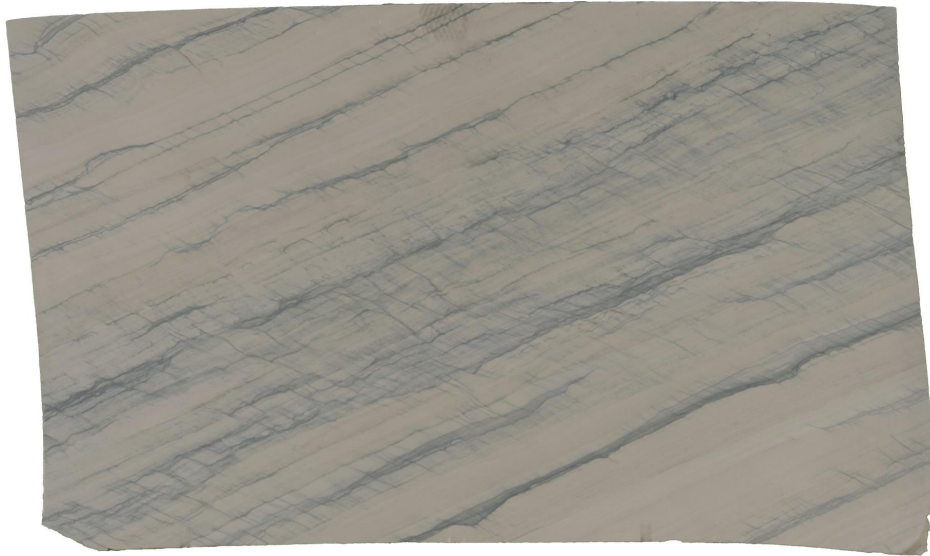

MARBLHOUSS

BLUE JEANS

Slab Details

Material	QUARTZITE
Size	123" x 75" 64ft ²
Thickness	3cm
Inventory ID	BLUE JEANS #7

Marblhouss

Phone: 203-353-9119 Address: 88 Taylor Reed Place, Stamford, CT 06906

www.marblhouss.online