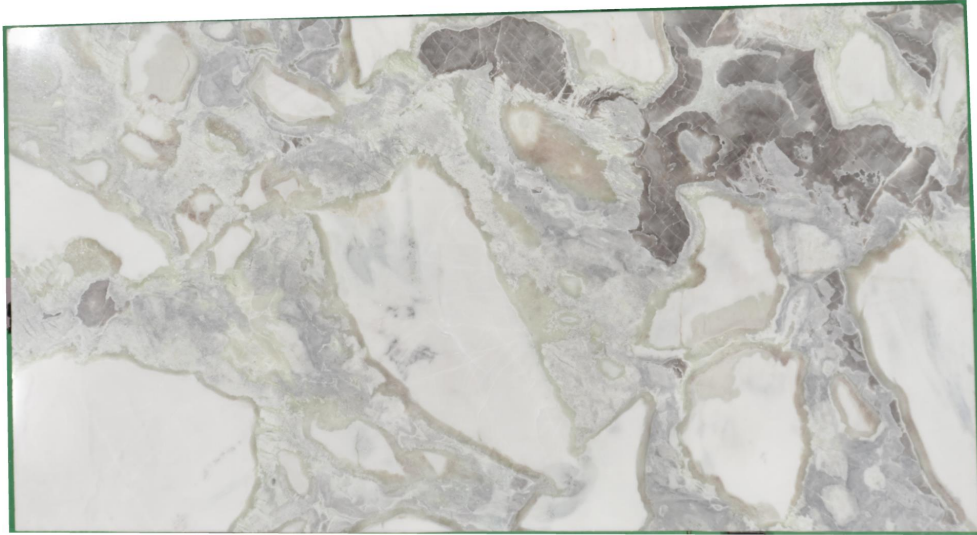

# MARBLHOUSS

oyster blue extra

## Slab Details

---

Material	MARBLE
Size	129" x 70" 62ft <sup>2</sup>
Thickness	2cm
Inventory ID	oyster blue extra #6

Marblhous

Phone: 203-353-9119 Address: 88 Taylor Reed Place, Stamford, CT 06906

---

[www.marblhous.online](http://www.marblhous.online)