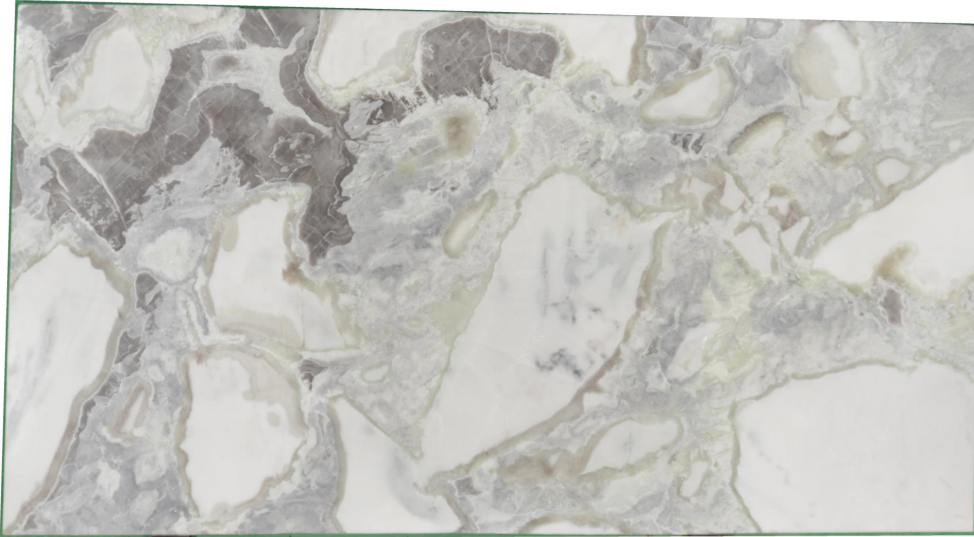

MARBLHOUSS

oyster blue extra

Slab Details

Material	MARBLE
Size	129" x 70" 61.8ft ²
Thickness	2cm
Inventory ID	oyster blue extra #5

Marblhouss

Phone: 203-353-9119 Address: 88 Taylor Reed Place, Stamford, CT 06906