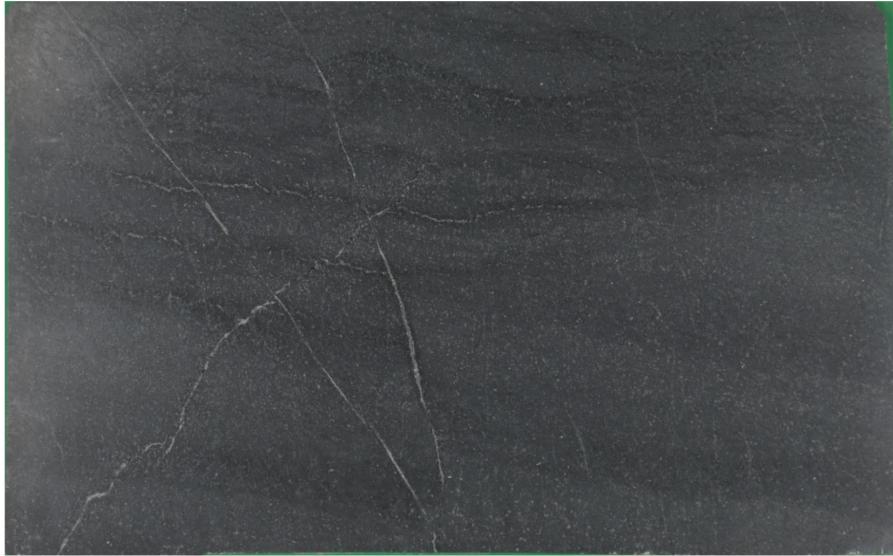

# MARBLHOUSS

## SOAPSTONE DARK

### Slab Details

---

Material	SOAPSTONE
Size	124" x 77" 66.3ft <sup>2</sup>
Thickness	3cm
Inventory ID	soapstone dark #8