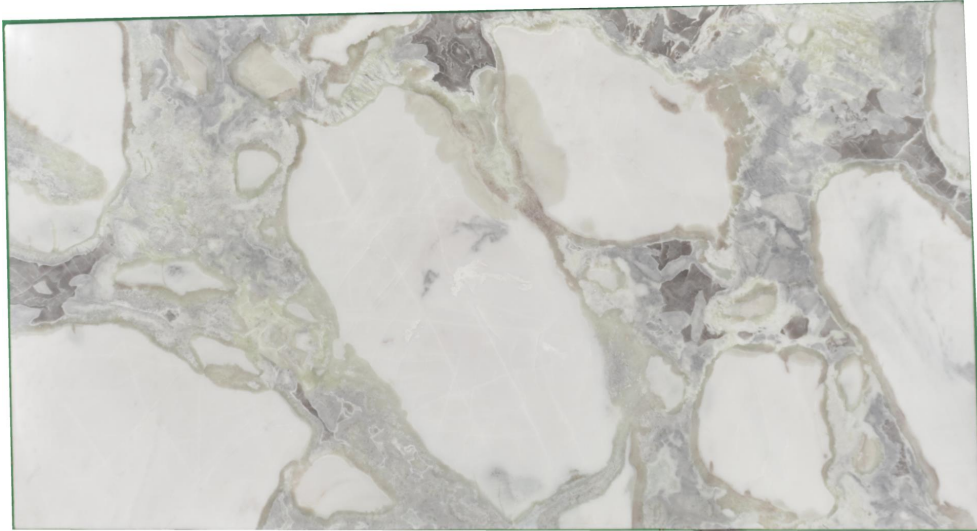

MARBLHOUSS

oyster blue extra

Slab Details

Material	MARBLE
Size	128" x 70" 61.3ft ²
Thickness	2cm
Inventory ID	oyster blue extra #12

Marblhous

Phone: 203-353-9119 Address: 88 Taylor Reed Place, Stamford, CT 06906