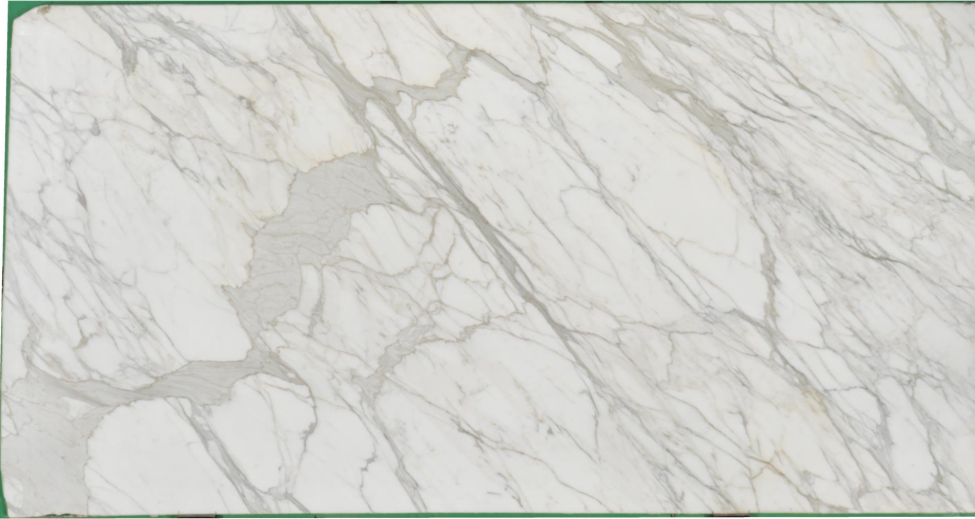

# MARBLHOUSS

## CALACATTA GOLD

### Slab Details

---

Material	MARBLE
Size	132" x 69" 63.2ft <sup>2</sup>
Thickness	2cm
Inventory ID	calacata gold 48