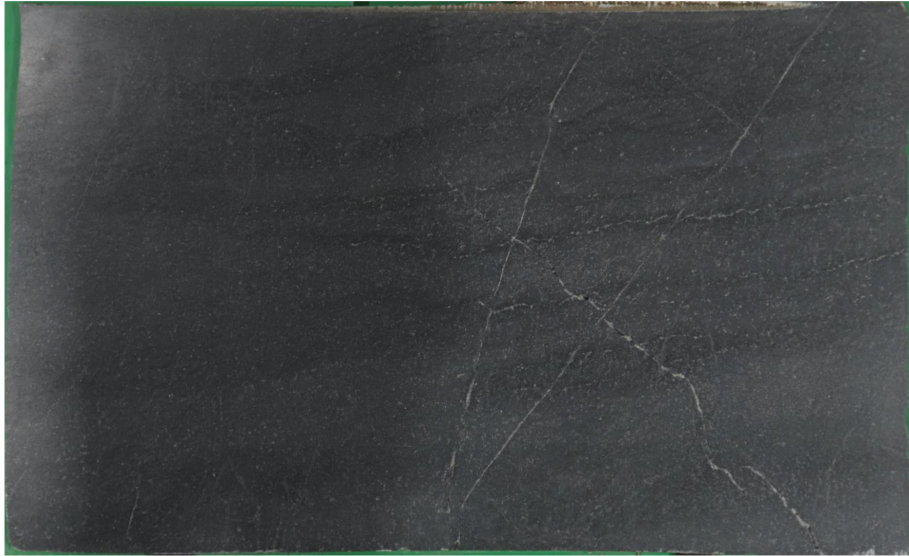

MARBLHOUSS

SOAPSTONE DARK

Slab Details

Material	SOAPSTONE
Size	125" x 76" 65.9ft ²
Thickness	3cm
Inventory ID	soapstone dark #3

Marblhouss

Phone: 203-353-9119 Address: 88 Taylor Reed Place, Stamford, CT 06906