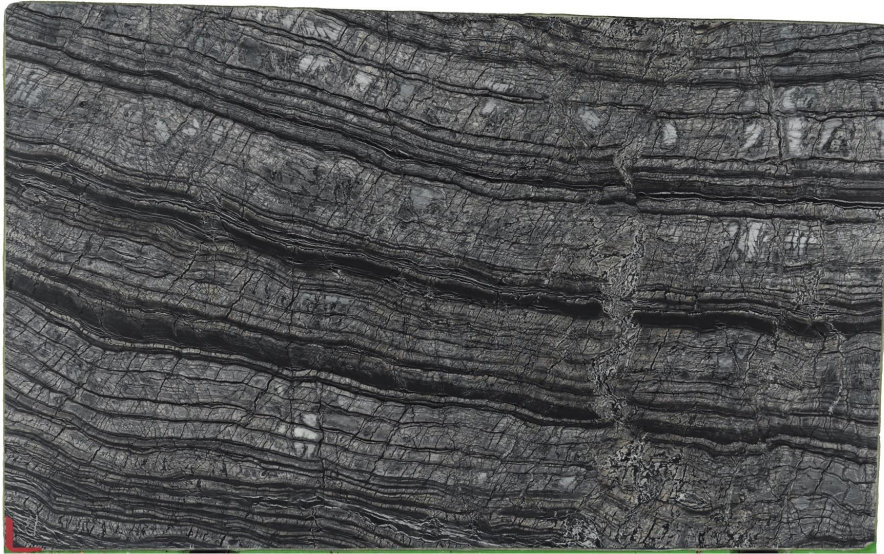

# MARBLHOUSS

## KENYA BLACK

### Slab Details

---

Material	QUARTZITE
Size	115" x 71" 56.5ft <sup>2</sup>
Thickness	3cm
Inventory ID	KENYA BLACK #71