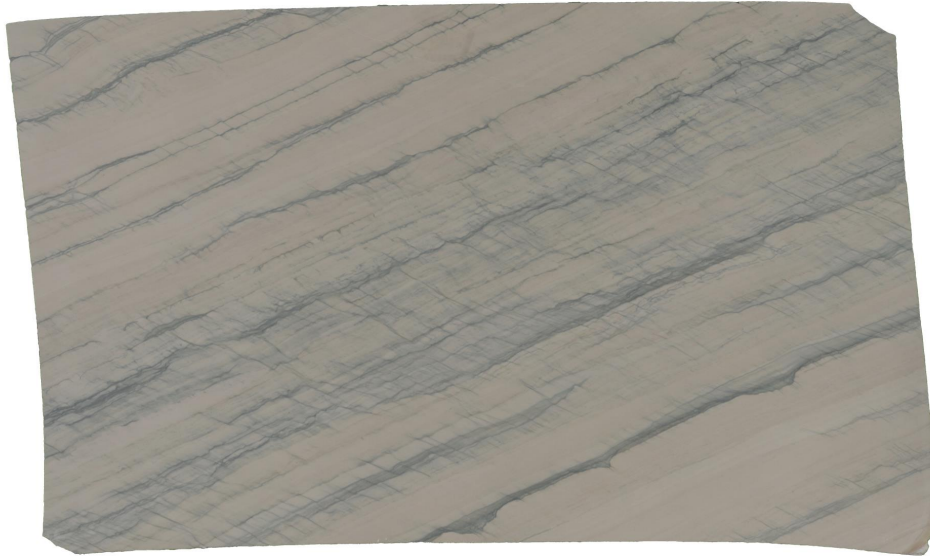

MARBLHOUSS

BLUE JEANS

Slab Details

Material	QUARTZITE
Size	122" x 75" 63.6ft ²
Thickness	3cm
Inventory ID	BLUE JEANS #9

Marblhouss

Phone: 203-353-9119 Address: 88 Taylor Reed Place, Stamford, CT 06906

www.marblhouss.online