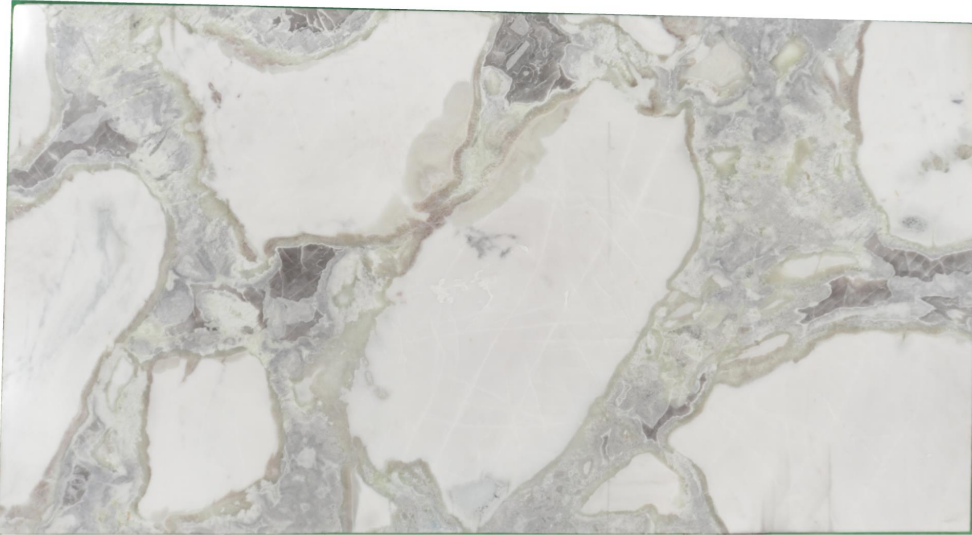

MARBLHOUSS

oyster blue extra

Slab Details

Material	MARBLE
Size	128" x 70" 61.4ft ²
Thickness	2cm
Inventory ID	oyster blue extra #13

Marblhous

Phone: 203-353-9119 Address: 88 Taylor Reed Place, Stamford, CT 06906