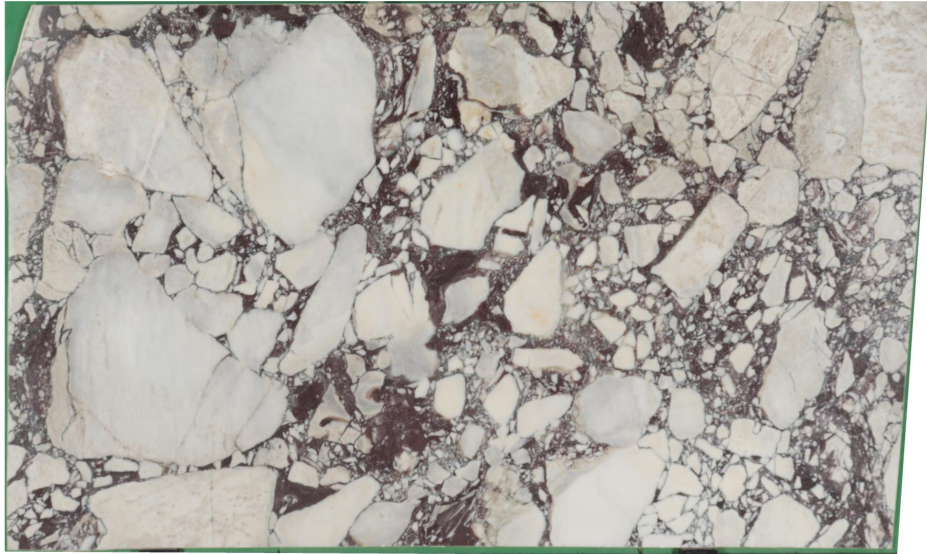

# MARBLHOUSS

calacatta monet extra

## Slab Details

---

Material	MARBLE
Size	121" x 73" 61ft <sup>2</sup>
Thickness	2cm
Inventory ID	calacatta monet extra #7

Marblhouss

Phone: 203-353-9119 Address: 88 Taylor Reed Place, Stamford, CT 06906

---