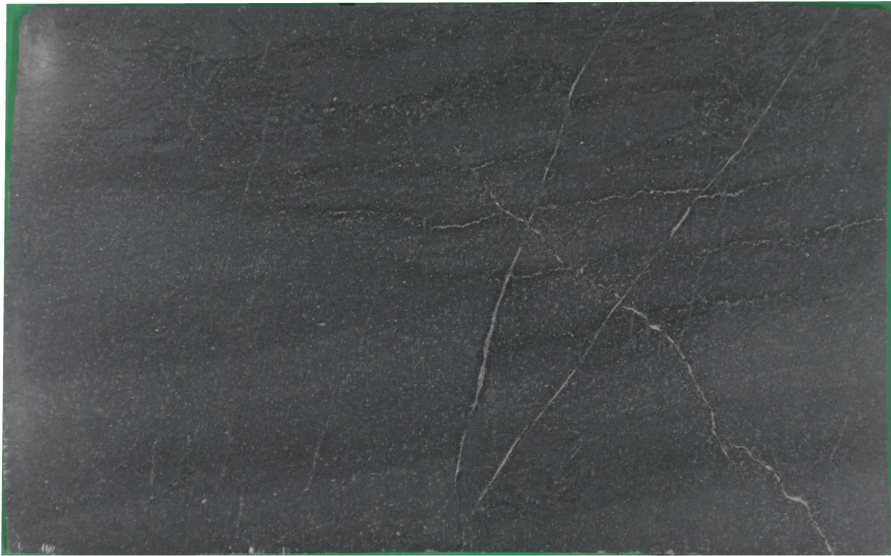

MARBLHOUSS

SOAPSTONE DARK

Slab Details

Material	SOAPSTONE
Size	125" x 78" 67.3ft ²
Thickness	3cm
Inventory ID	soapstone dark 1

Marblhouss

Phone: 203-353-9119 Address: 88 Taylor Reed Place, Stamford, CT 06906