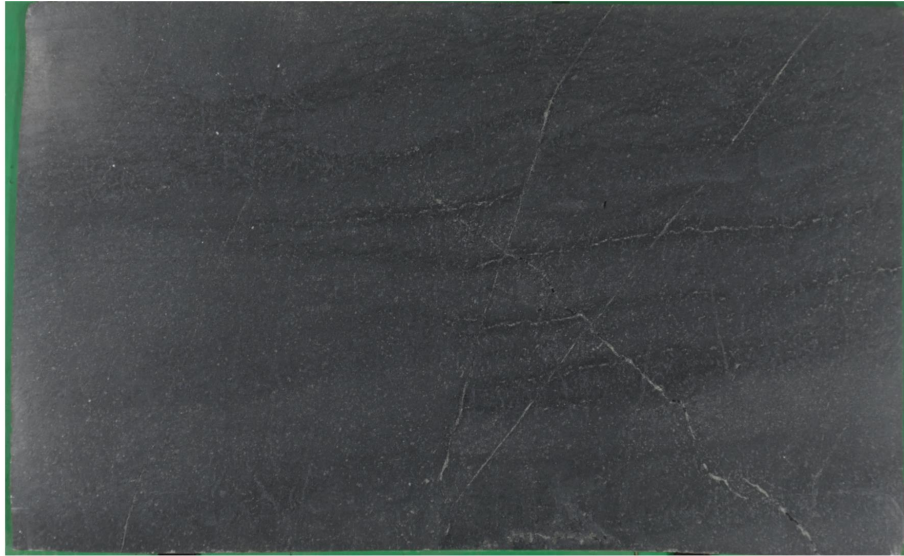

MARBLHOUSS

SOAPSTONE DARK

Slab Details

Material	SOAPSTONE
Size	126" x 77" 67.3ft ²
Thickness	3cm
Inventory ID	soapstone dark #5

Marblhouss

Phone: 203-353-9119 Address: 88 Taylor Reed Place, Stamford, CT 06906