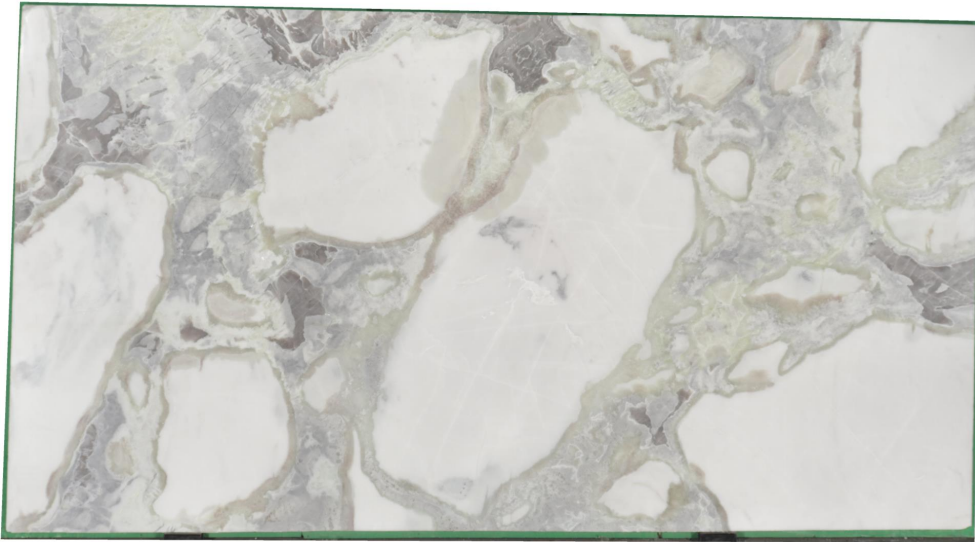

MARBLHOUSS

oyster blue extra

Slab Details

Material	MARBLE
Size	128" x 71" 62.6ft ²
Thickness	2cm
Inventory ID	oyster blue extra #11

Marblhous

Phone: 203-353-9119 Address: 88 Taylor Reed Place, Stamford, CT 06906