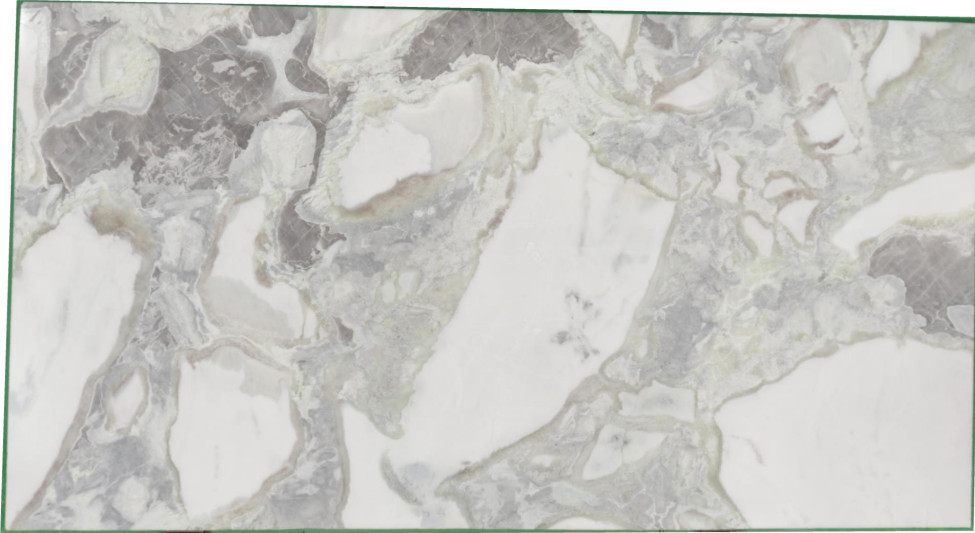

MARBLHOUSS

oyster blue extra

Slab Details

Material	MARBLE
Size	129" x 70" 62.2ft ²
Thickness	2cm
Inventory ID	oyster blue extra 7

Marblhouss

Phone: 203-353-9119 Address: 88 Taylor Reed Place, Stamford, CT 06906