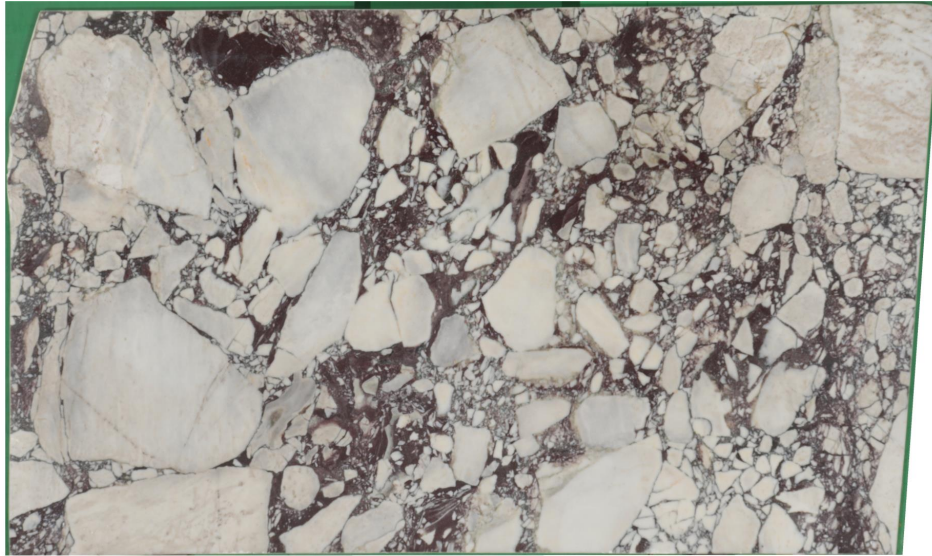

MARBLHOUSS

calacatta monet extra

Slab Details

Material	MARBLE
Size	122" x 73" 61.5ft ²
Thickness	2cm
Inventory ID	calacatta monet extra #5

Marblhouss

Phone: 203-353-9119 Address: 88 Taylor Reed Place, Stamford, CT 06906