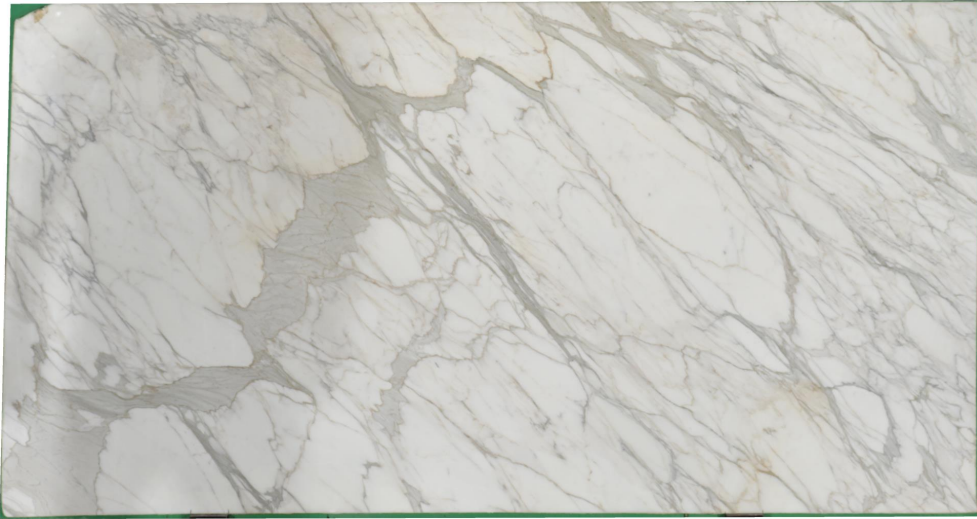

MARBLHOUSS

CALACATTA GOLD

Slab Details

Material	MARBLE
Size	131" x 69" 62.5ft ²
Thickness	2cm
Inventory ID	calacata gold 50

Marblhouss

Phone: 203-353-9119 Address: 88 Taylor Reed Place, Stamford, CT 06906

www.marblhouss.online