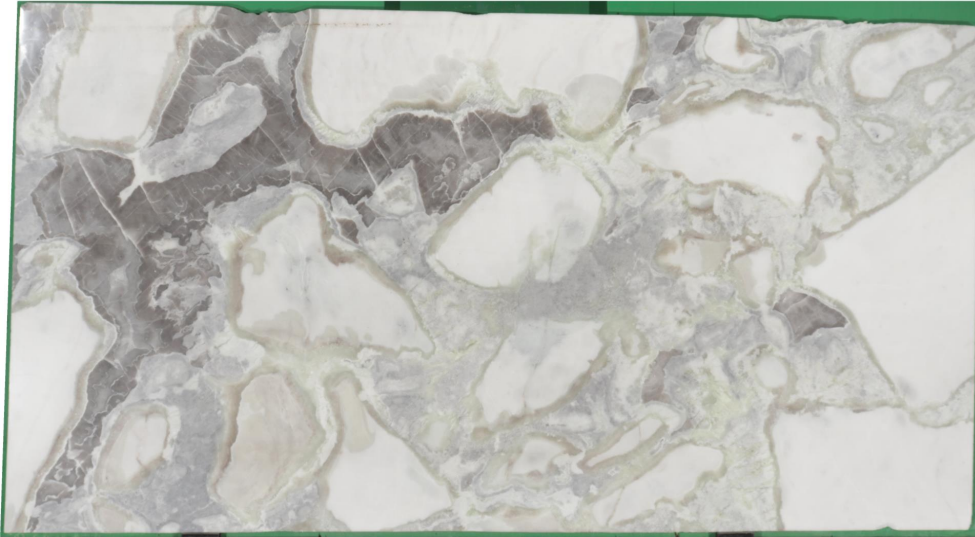

MARBLHOUSS

oyster blue extra

Slab Details

Material	MARBLE
Size	131" x 72" 65ft ²
Thickness	2cm
Inventory ID	oyster blue extra #1

Marblhouss

Phone: 203-353-9119 Address: 88 Taylor Reed Place, Stamford, CT 06906