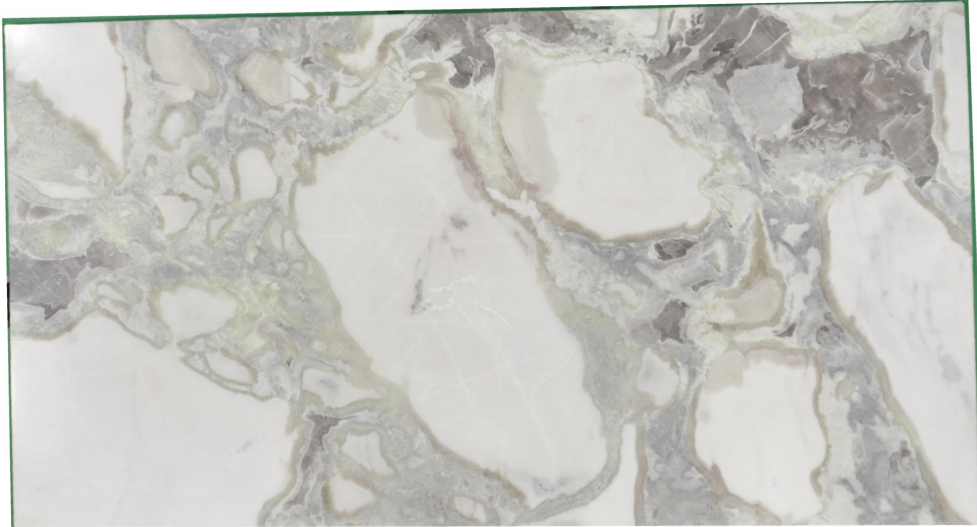

MARBLHOUSS

oyster blue extra

Slab Details

Material	MARBLE
Size	129" x 69" 61.3ft ²
Thickness	2cm
Inventory ID	oyster blue extra #10

Marblhous

Phone: 203-353-9119 Address: 88 Taylor Reed Place, Stamford, CT 06906