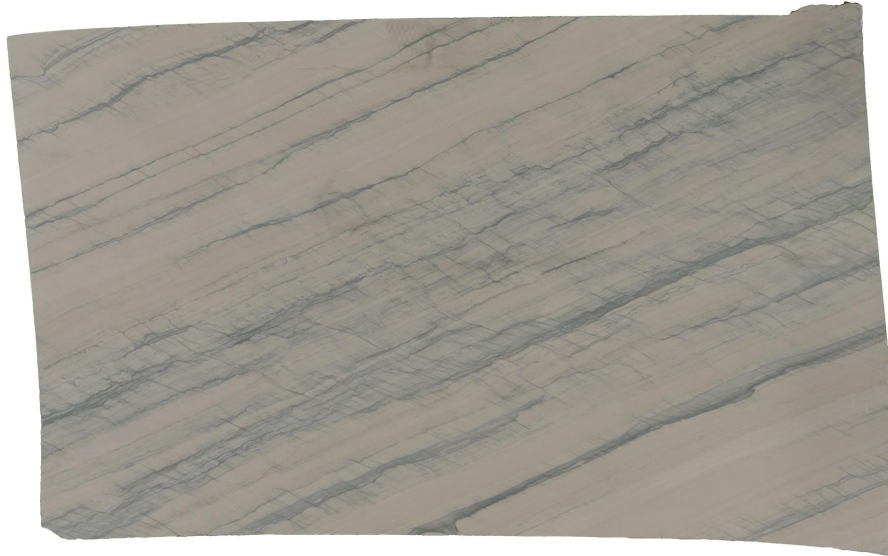

# MARBLHOUSS

## BLUE JEANS

### Slab Details

---

Material	QUARTZITE
Size	123" x 76" 64.5ft <sup>2</sup>
Thickness	3cm
Inventory ID	BLUE JEANS #5